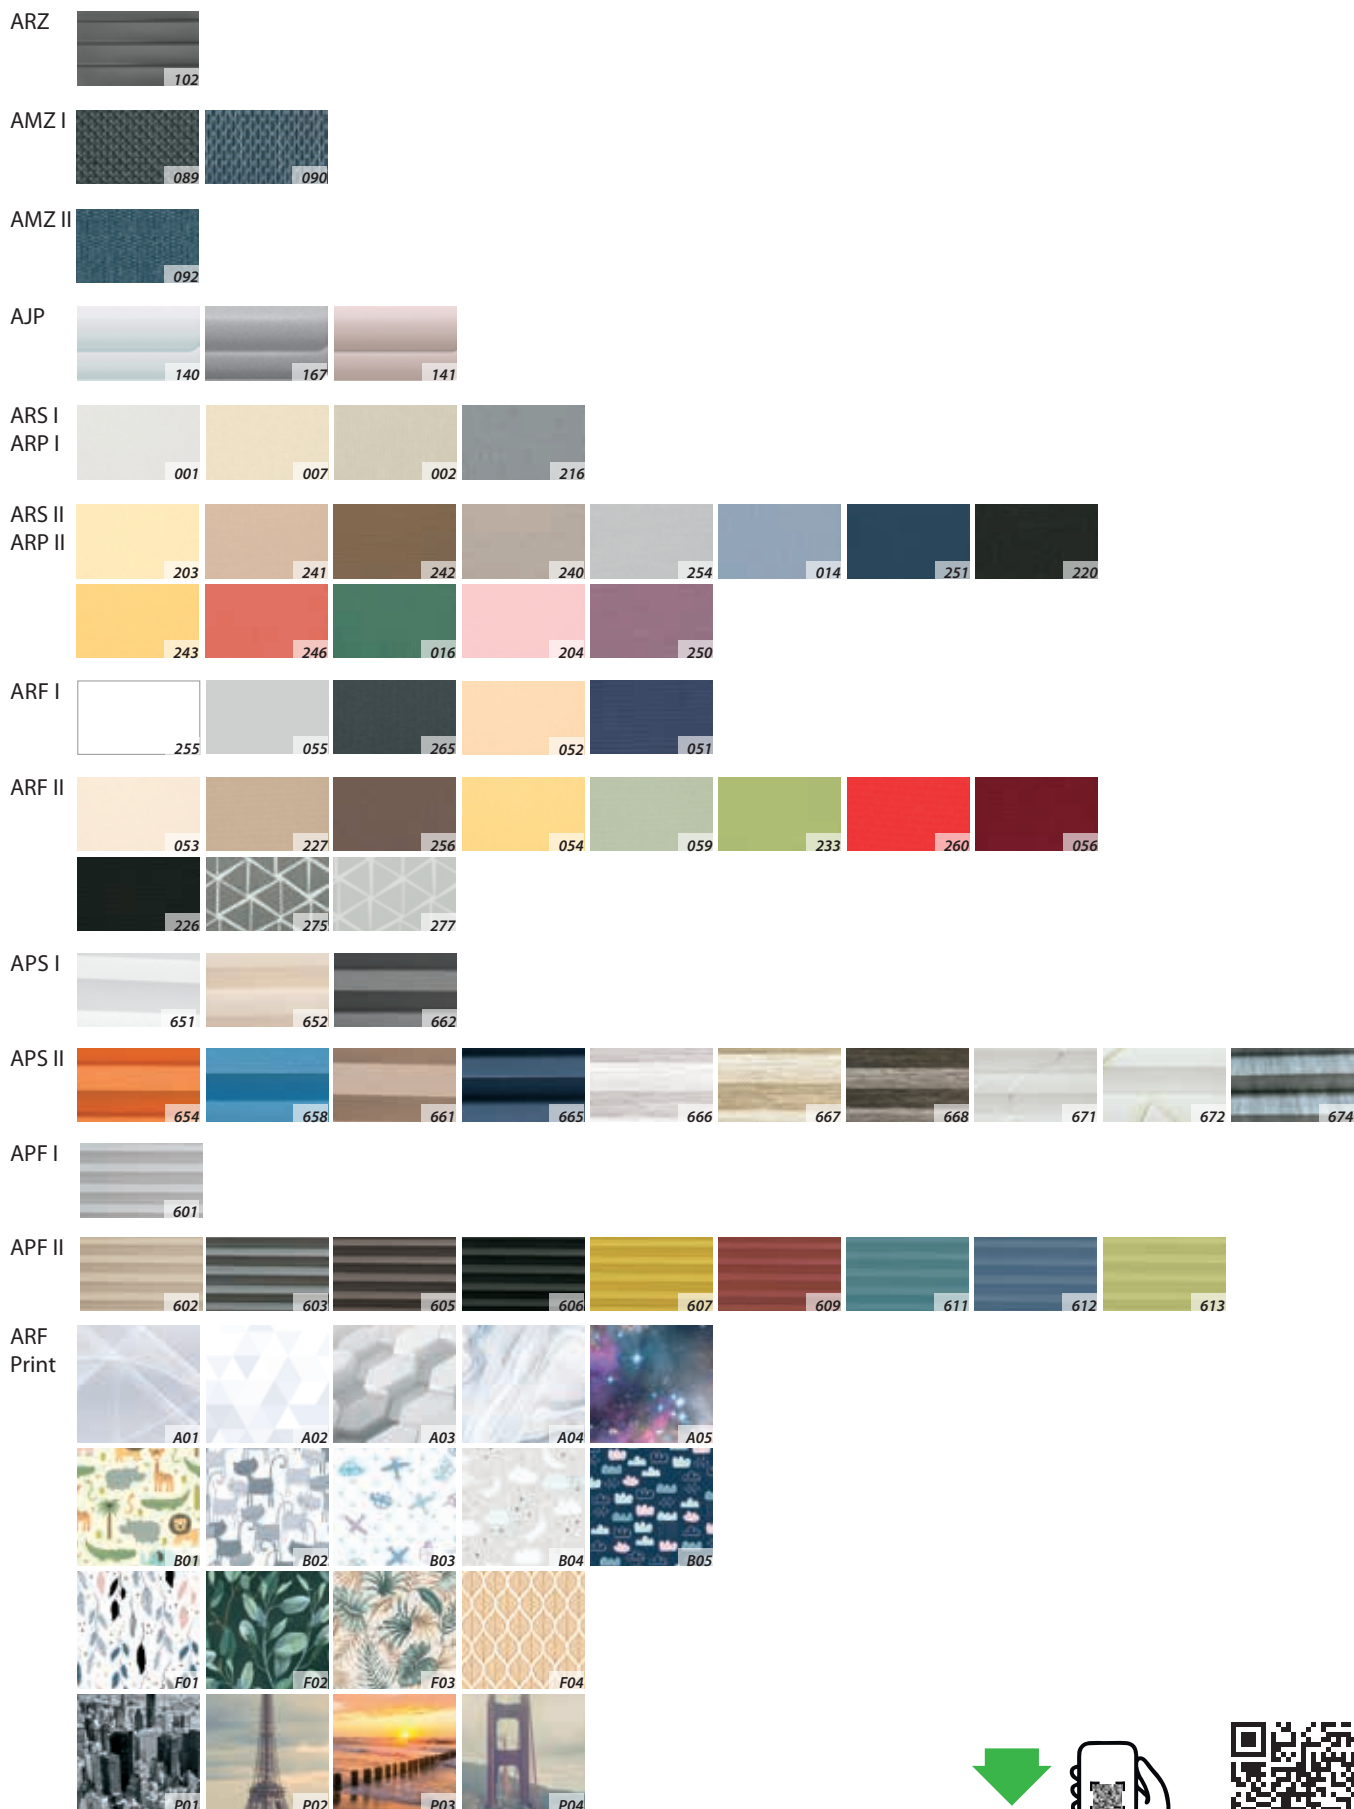

FARBY DOPLNKKOV

Farby vzoriek sa môžu líšiť od skutočných farieb materiálov.

Aktuálne ceny nájdete
na internetovej stránke www.fakro.sk